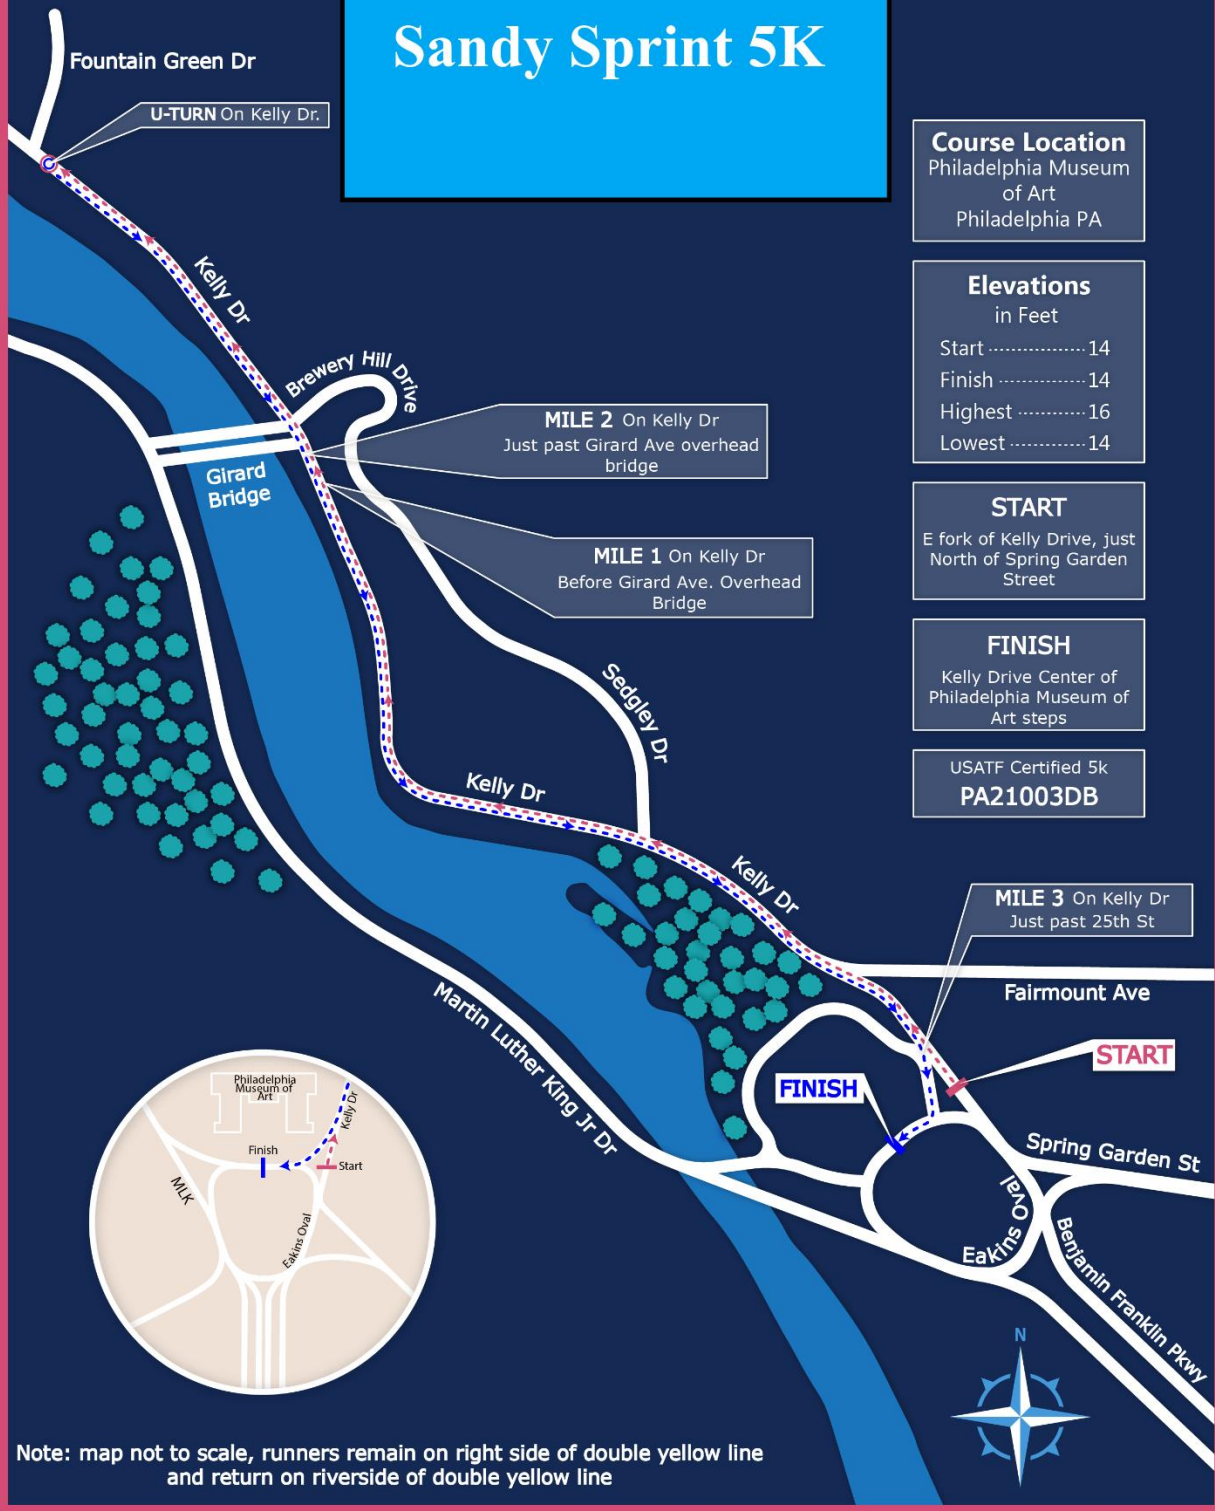

# Sandy Sprint 5K

**Course Location**  
Philadelphia Museum of Art  
Philadelphia PA

**Elevations**  
in Feet  
Start ..... 14  
Finish ..... 14  
Highest ..... 16  
Lowest ..... 14

**START**  
E fork of Kelly Drive, just North of Spring Garden Street

**FINISH**  
Kelly Drive Center of Philadelphia Museum of Art steps

USATF Certified 5k  
**PA21003DB**

Note: map not to scale, runners remain on right side of double yellow line and return on riverside of double yellow line