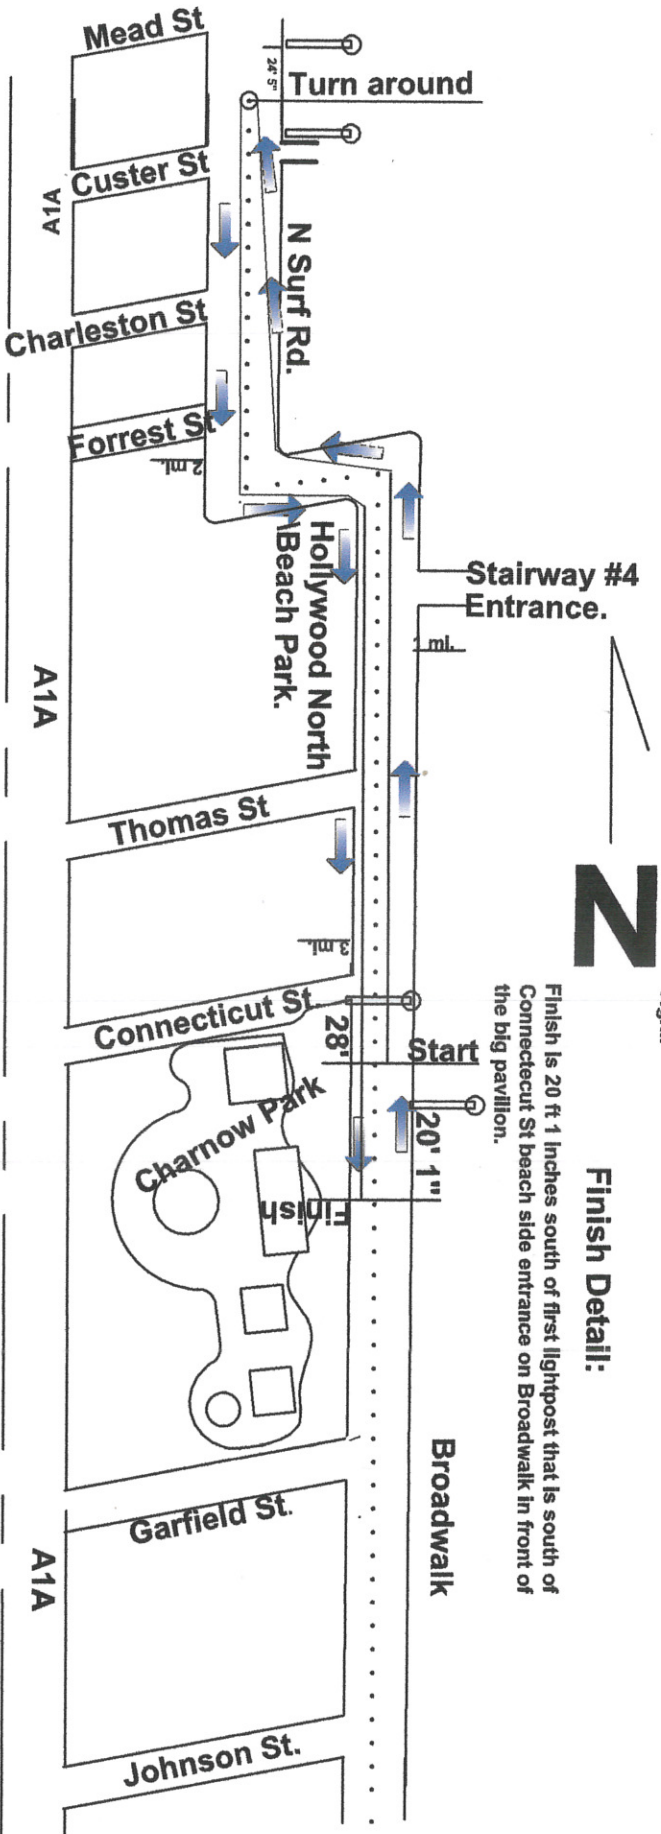

Hollywood Beach, Charnow Park 5K

Hollywood, FL.

USATF # FL12043EBM.

Course measured
and certified by
Donald Matuszak
donaldmatuszak@comcast.net
786 525 3540

Turn Detail:

Turn around is 24 ft, 5 inches south of second lightpost that is on north side of Custer St. beach entrance on N Surf Rd..

Start Detail:

Start is 28 ft. south of post on south corner of Connecticut St and Broadwalk in front of City of Hollywood, Charnow Park sign..

Finish Detail:

Finish is 20 ft 1 inch south of first lightpost that is south of Connecticut St beach entrance on Broadwalk in front of the big pavilion.

Mile 1 is 10ft south of stairway #4 that is right before Sheridan across from North Beach Park.

Mile 2 is 30 ft. south of rear entrance to park just south of Forrest St.

Mile 3 is in front of the Paradise Hotel north of Cleveland St.